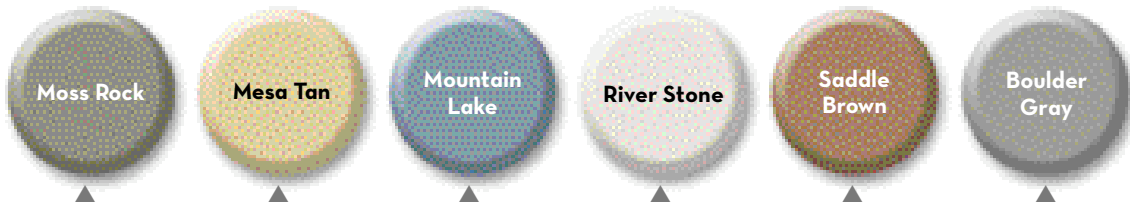

▲ 12 OZ. SPRAY

COLOR	ITEM#	BAR CODE
Moss Rock	7903830	020066790387
Mesa Tan	7908830	020066790899
Mountain Lake	7904830	020066790486
River Stone	7909830	020066790981
Saddle Brown	7907830	020066790783
Boulder Gray	7910830	020066791087

2-Part Kit -
includes base coat, top
coat and Idea Booklet

CRACKLE CREATIONS

Crackle finish kits enable your customers to produce the warm, textured look of a weathered heirloom.

▲ 12 OZ. SPRAY KIT

COLOR	ITEM#	BAR CODE
Venetian White	7970802	020066797089
Antiqued Ivory	7971802	020066797188
Williamsburg Black	238299	020066159191
Willow Green	238342	020066159429
Barn Red	238340	020066159207
Nantucket Blue	238341	020066159214