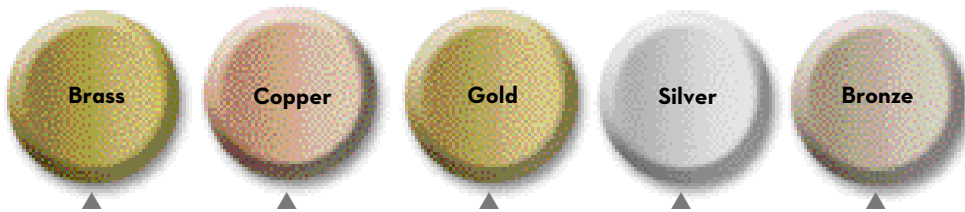

METALLIC

A sparkling array of rich metallic finishes perfect for decorating and for accent pieces.

- Actual metal flakes in the paint produce a bright, shiny metallic look.
- Fast-drying, hard lacquer formula can be used on virtually any indoor surface.
- Metallic sales peak in the December holiday season offering a great cross merchandising opportunity.

▲ 11 OZ. SPRAY

COLOR	ITEM#	BAR CODE
Brass	1936830	020066193683
Copper	1937830	020066193782
Gold	1910830	020066191085
Silver	1915830	020066191580
Bronze	1912830	020066191283