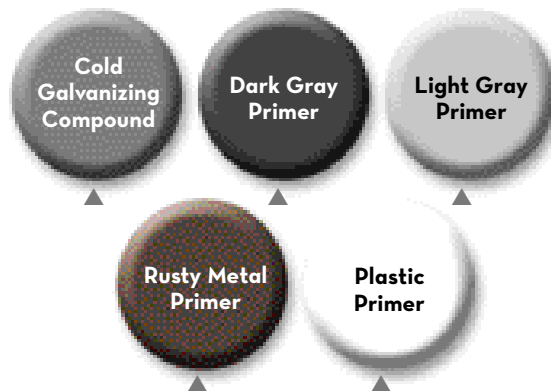

AUTOMOTIVE PRIMERS

- Wet sandable.
- Fast dry.
- Ultra smooth finish without topcoat.

▲ 12 OZ. SPRAY PRIMERS

COLOR	ITEM#	ITEM BAR CODE
Cold Galvanizing Compound	209621	020066124298
Dark Gray Primer	209625	020066124328
Light Gray Primer	212680	020066129606
Rusty Metal Primer	209620	020066124281
Plastic Primer	209627	020066124342

CODE: ▲ 12 oz. spray