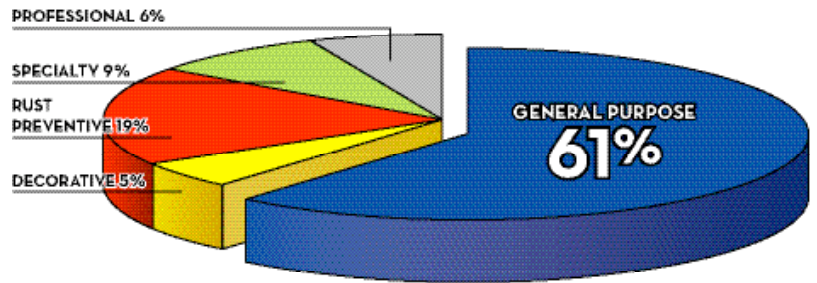

PROFIT

with a

LEADING National Brand in General Purpose Paint

- MORE DOLLAR PROFIT per can and more satisfied customers
- TOUGH, DURABLE FORMULA lasts longer without chipping, fading and peeling.
- HIGH SOLIDS FORMULA provides greater coverage than the competition and the LOWEST COST PER SQUARE FOOT.

GENERAL PURPOSE PAINT IS THE LARGEST SEGMENT OF THE D.I.Y. AEROSOL PAINT CATEGORY*