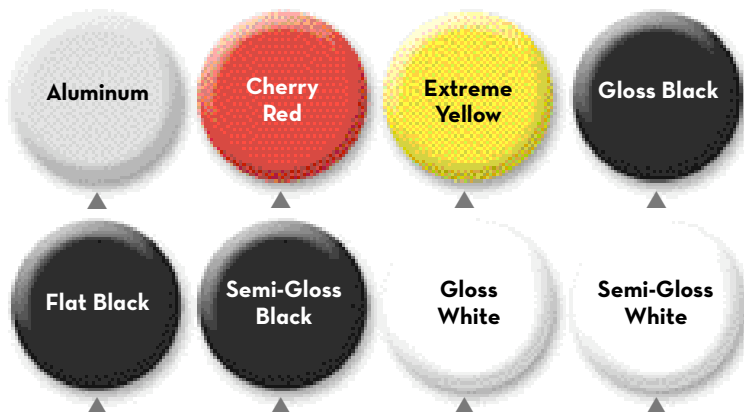

AUTOMOTIVE PAINTS

Rust-Oleum's Automotive Paints provide a durable, long-lasting finish that resists nicks and scratches. The wide fan spray tip makes it easy to achieve a smooth, professional finish and the excellent UV and weather resistance provides superior color and gloss retention.

- Ideal for automobiles, trailers, hitches, ATVs, ladder racks and much more.

▲ 12 OZ. SPRAY

COLOR	ITEM#	ITEM BAR CODE
Aluminum	209589	020066124274
Cherry Red	209587	020066124250
Extreme Yellow	209588	020066124267
Gloss Black	212681	020066129613
Flat Black	212683	020066129637
Semi-Gloss Black	209584	020066124229
Gloss White	212682	020066129620
Semi-Gloss White	209624	020066124359