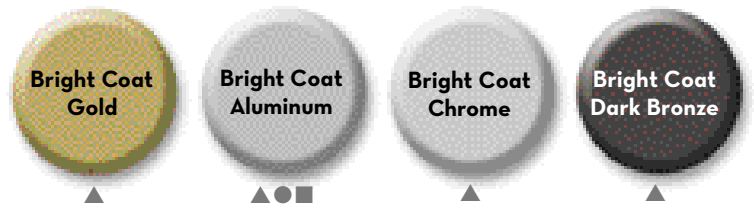

▲ 12 OZ. SPRAY

COLOR	ITEM#	BAR CODE
Gold	7710830	020066771089
Aluminum	7715830	020066771584
Gloss Chrome	7718830	020066771881
Dark Bronze	7713830	020066771386
VOC Aluminum	V7715830	020066002374

● QUART

COLOR	ITEM#	BAR CODE
Metallic Aluminum	7715504	020066771553