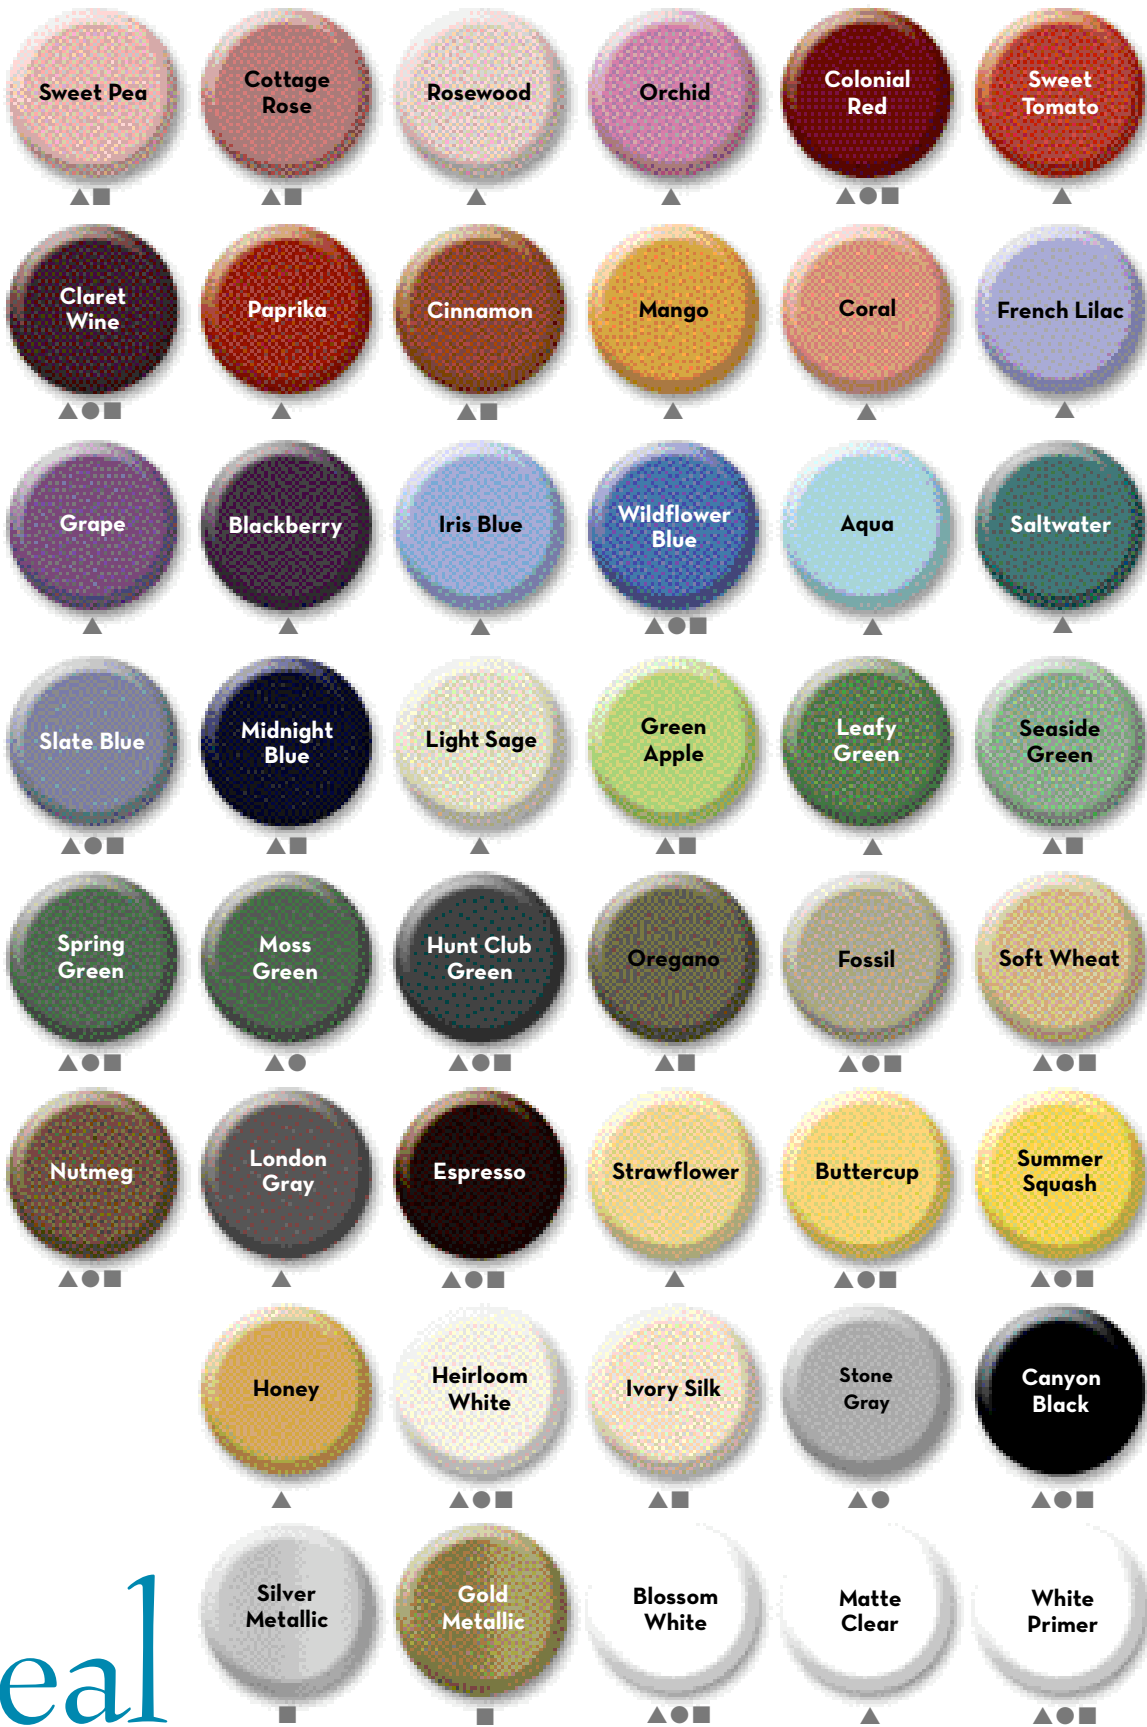

ideal

for

WOOD metal WICKER

CODE: ▲ spray ● quart ■ 1/2 pint

and more!