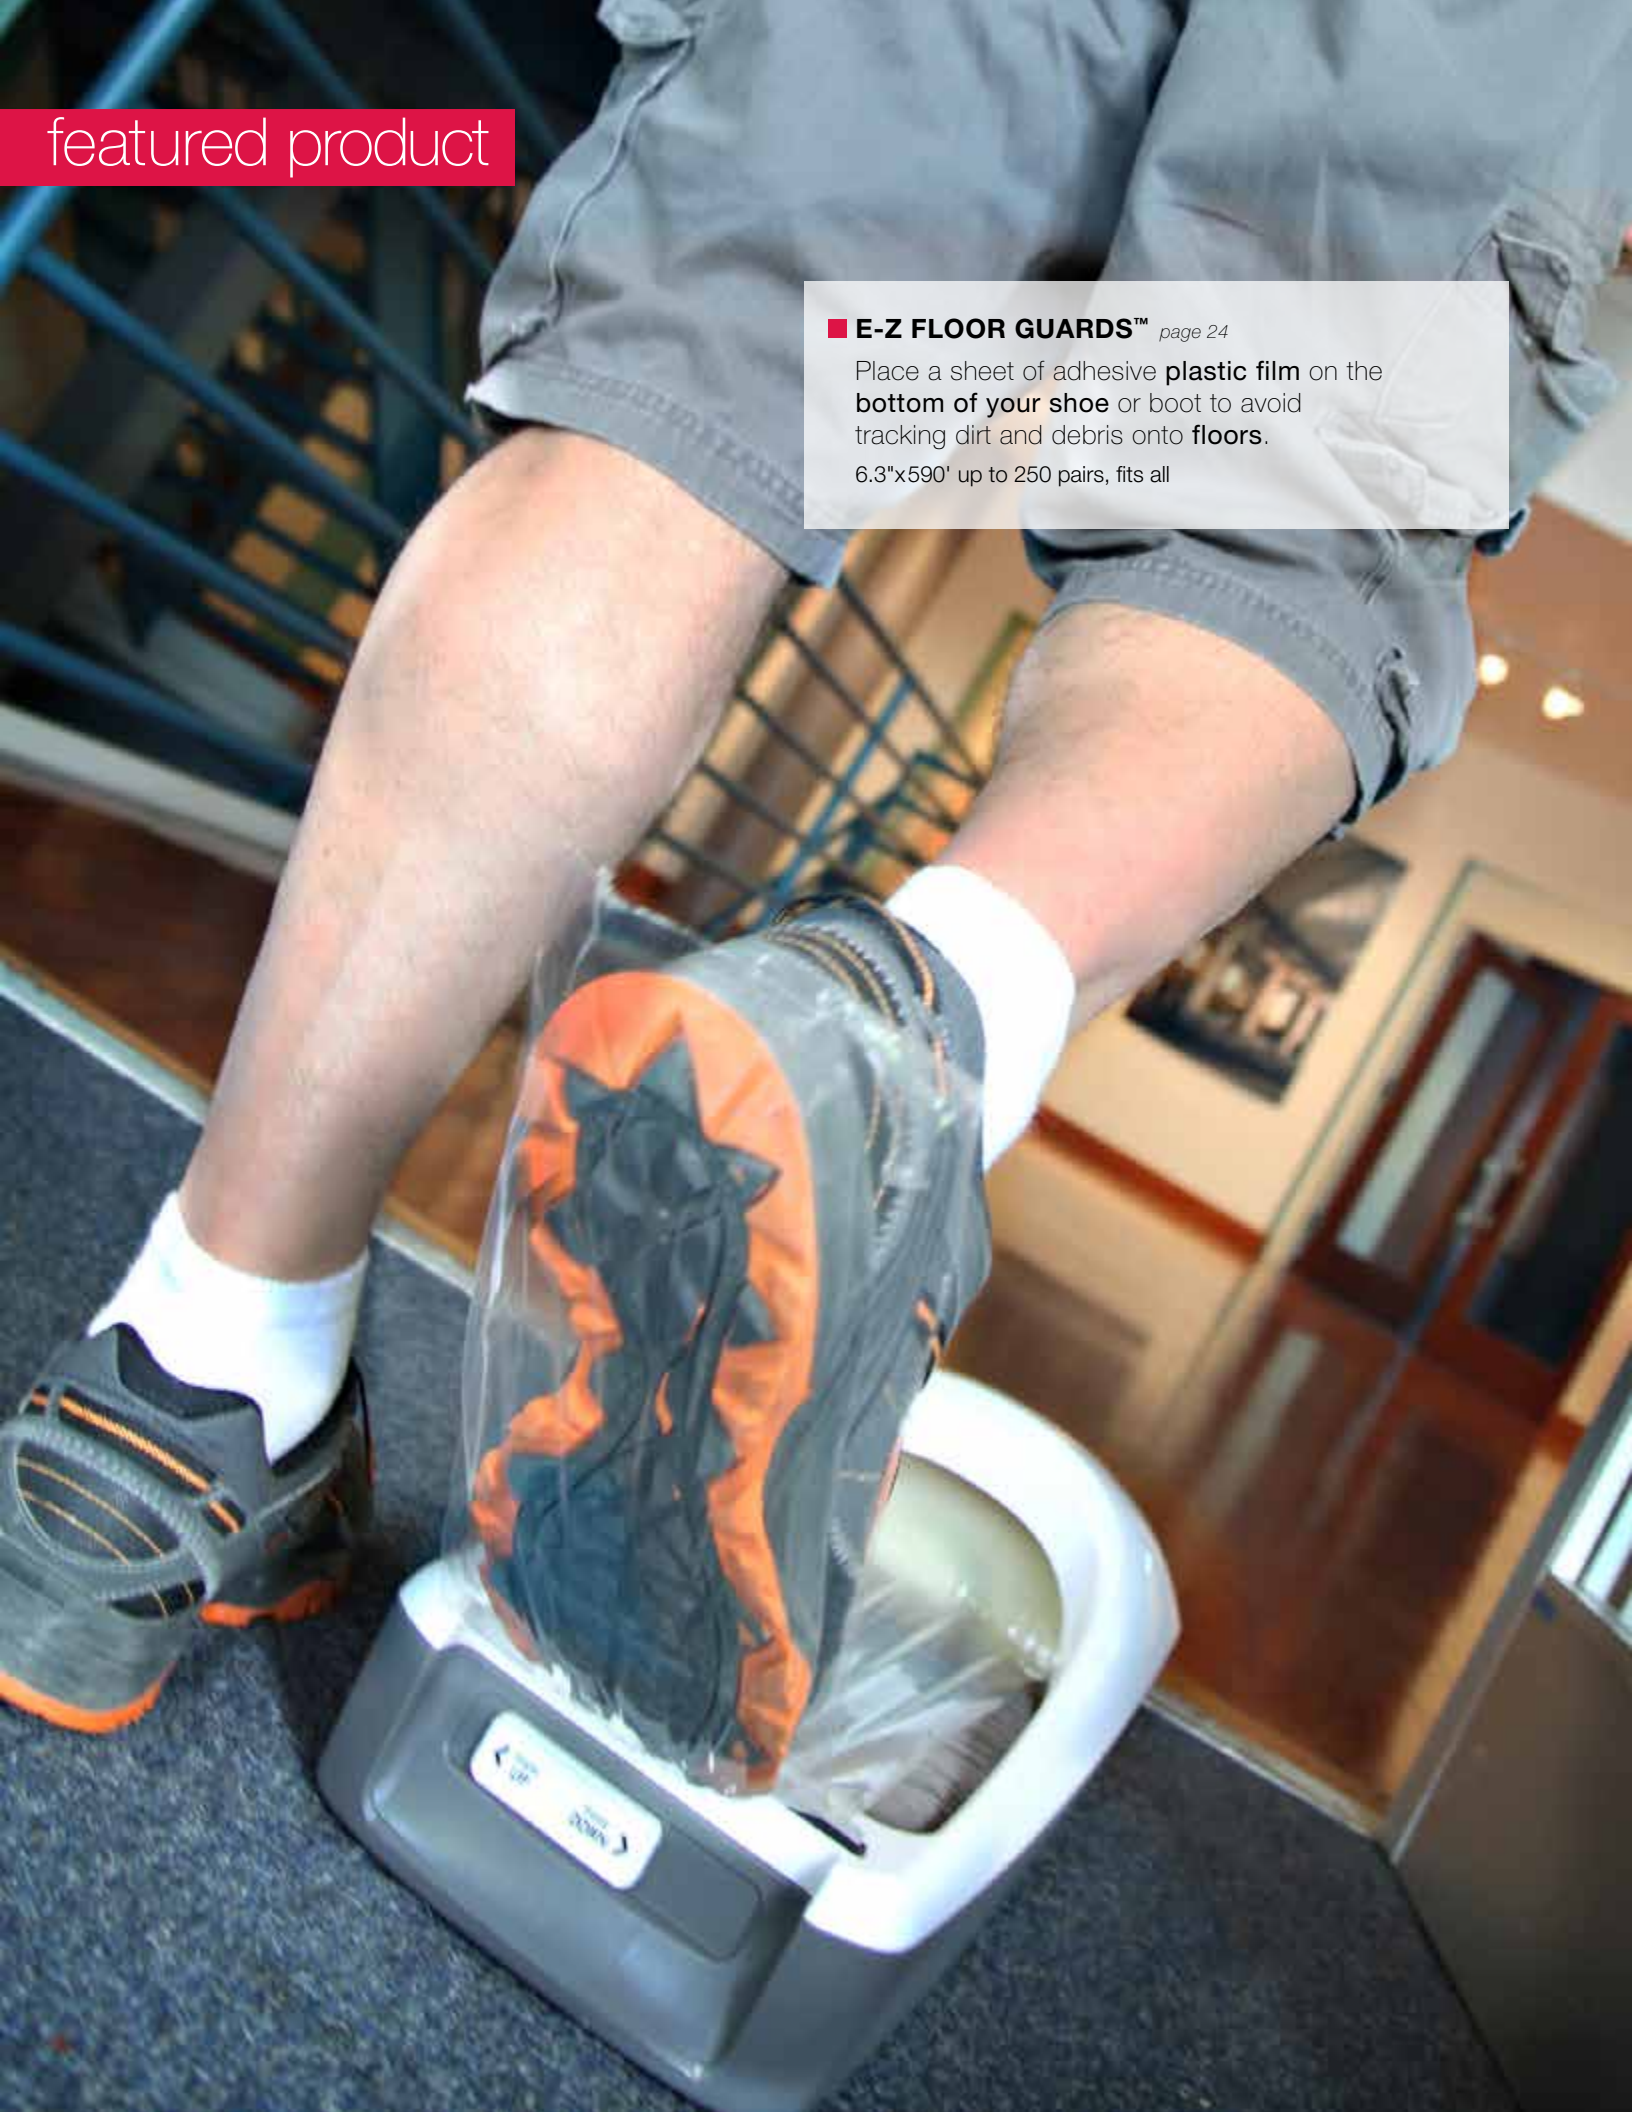

## SHOE + FLOOR PROTECTION

**NEW! E-Z FLOOR GUARDS™** The modern, economic alternative to traditional shoe covers.

The system works by easily placing a sheet of adhesive plastic film on the bottom of your shoe or boot to avoid tracking dirt and debris into a house or jobsite. Simply step, pull and tear.