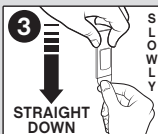

IMPORTANT: Failure to follow instructions carefully may cause damage!
SAVE INSTRUCTIONS for damage-free removal or visit command.com

For questions, ideas and special offers go to command.com

CAUTION:

NOTE:

Not intended for picture hanging. Instead use Command® Picture Hanging Strips, Sawtooth or Wire-Backed Hangers.

Hook can be reused with Command® Large Strips.

The following statements only apply to products distributed in the USA.

Limited Warranty:

Limitation of Liability: