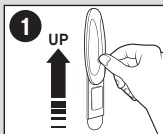

To Remove

1
UP
Slide hook up to remove from mounting base.