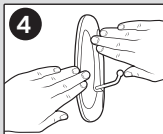

4
PRESS to surface for 10 seconds.