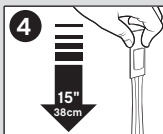

IMPORTANT: Failure to follow instructions carefully may cause damage!
SAVE INSTRUCTIONS for damage-free removal or visit command.com

For questions, ideas and special offers go to command.com

CAUTION:

NOTE:

Not intended for picture hanging. Instead use Command® Picture Hanging Strips, Sawtooth or Wire-Backed Hangers.

Hook can be reused with Command® Large Strips.

The following statements only apply to products distributed in the USA.

Limited Warranty:

Limitation of Liability: