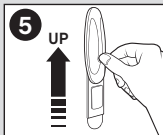

5
UP
IMPORTANT: For maximum holding strength slide hook off.