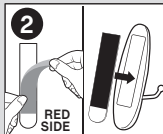

To Apply

2
REMOVE RED liner. PRESS adhesive to hook.