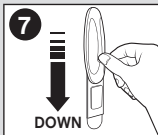

7
DOWN
Slide hook ON.