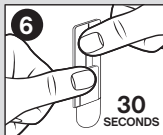

6
And press base FIRMLY for 30 seconds.