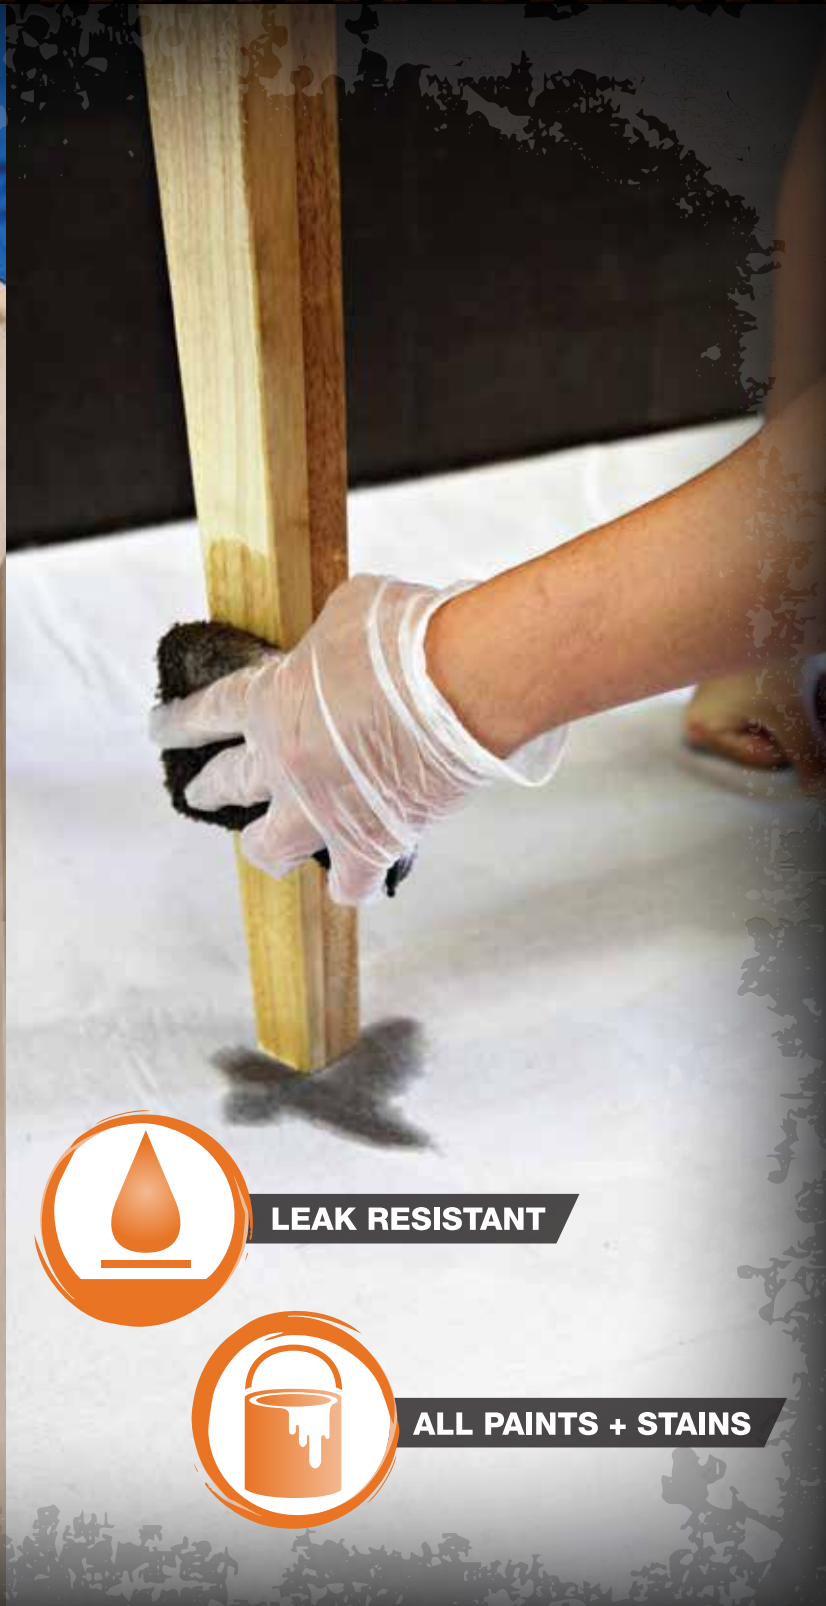

STAY PUT™ CANVAS PLUS

WITH SURFACE GRIP + SPILL BLOCK™

SLIP RESISTANT*

DURABLE

LEAK RESISTANT

ALL PAINTS + STAINS

***300% MORE**
SLIP RESISTANT THAN CANVAS!

**LEAK RESISTANT TO
 ALL PAINTS + STAINS**

**SLIP RESISTANT
 + DURABLE**

**SURFACE GRIP
 BACKING**

STAY PUT™ CANVAS PLUS

PREMIUM CANVAS DROPCLOTH

300% more slip resistant than 8oz canvas, the Stay Put™ Canvas Plus gives you leak-resistant protection that stays put where you place it. The drop consists of three layers—absorbent canvas, leak-resistant plastic, and a durable non-slip backing. Use the canvas side up to keep tracking to a minimum. Reduce messy clean ups by protecting your jobsite with the Stay Put™ Canvas Plus.